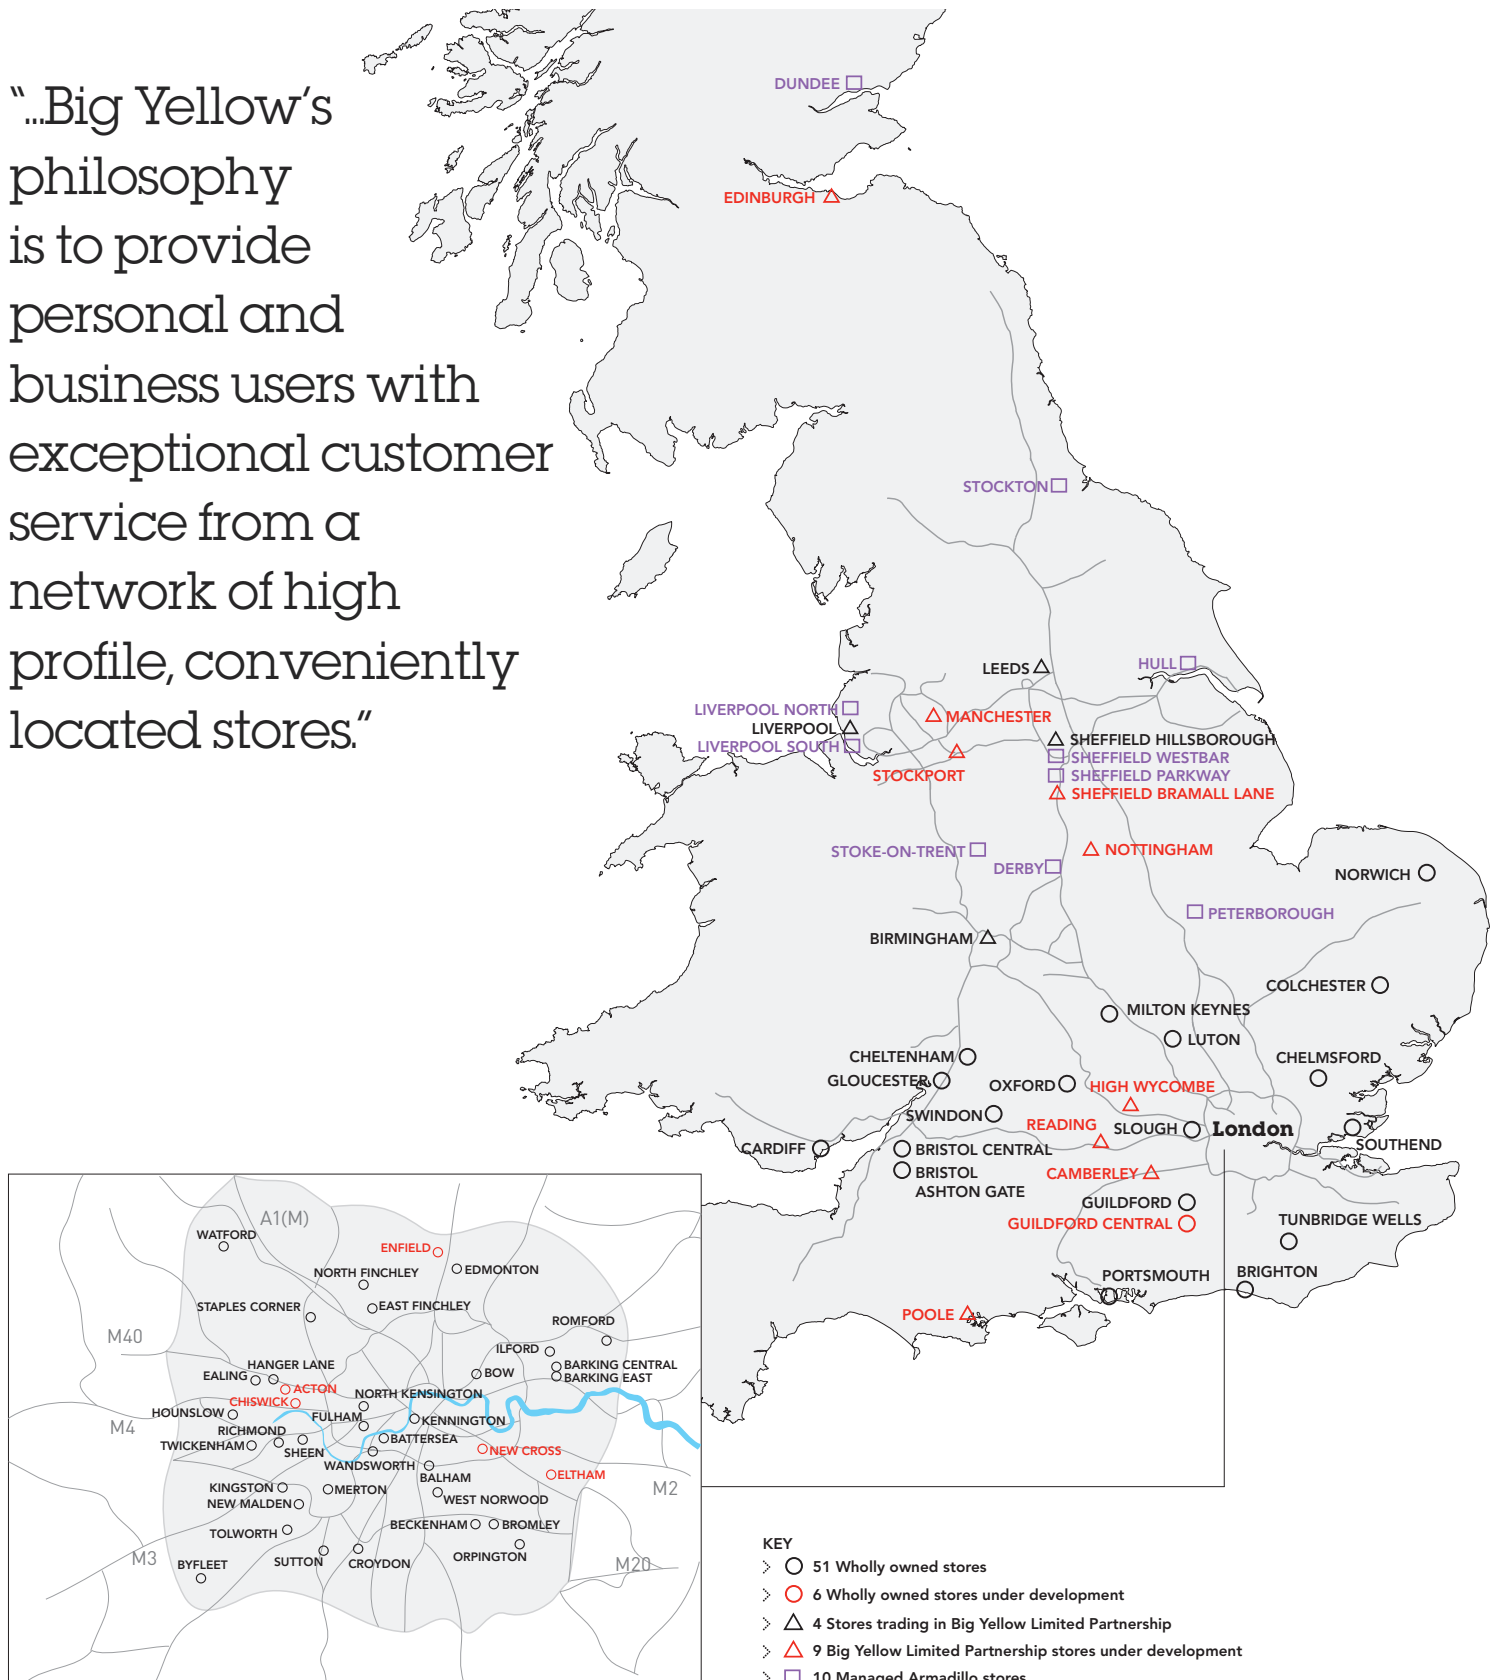

# Our nationwide coverage...

“...Big Yellow’s philosophy is to provide personal and business users with exceptional customer service from a network of high profile, conveniently located stores.”

→ **London** – 38 stores and sites

DURING THE YEAR, WE OPENED SIX STORES: KENNINGTON, BIRMINGHAM, SHEFFIELD HILLSBOROUGH, LIVERPOOL, SHEEN AND BROMLEY.

Kennington	Birmingham	
	Sheffield Hillsborough	Liverpool
Sheen	Bromley	

“..Self storage is a flexible, do-it-yourself concept that has changed the way people think about storing their possessions.”